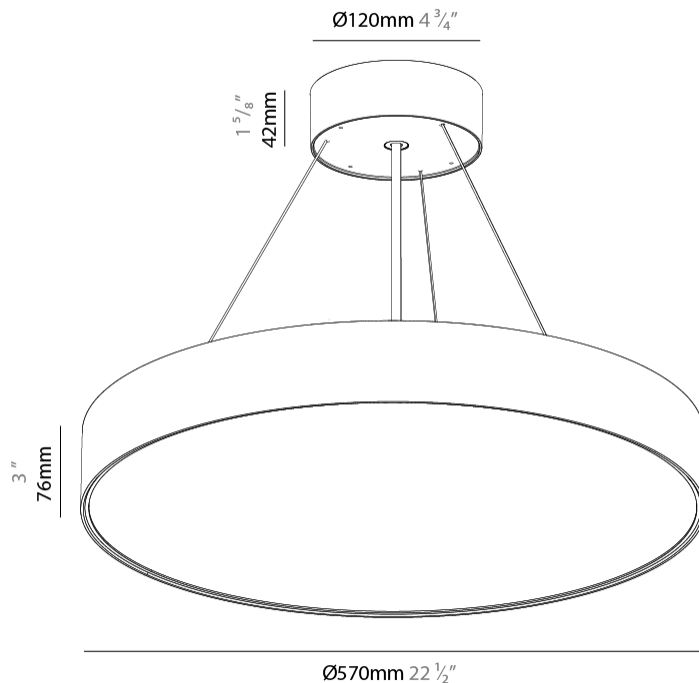

GENERAL

Series: Sign EVO
Partner: Prolicht
Division: Architectural
Installation: Suspension
Product Type: Pendant
Mounting Location: Ceiling
Light Distribution: Direct

PHYSICAL

Shape: Round
Diameter (mm): 570
Diameter (in): 22 7/16
Height (mm): 82
Height (in): 3 3/4
Weight (kg): 6.5
Diffuser: PMMA - Opal / Microprism / Clear Microprism
Fixture Finish: SSR / BKV / CWI / CRY / HAB / UFT / ITA / RUA / FTG / MYG / LOD / PUS / FRO / FUP / KIA / POP / BLS / SPG / MEY / GOH / CHC / COM / ABZ / JAG / OBR / MOS / ROR
Fixture Material: PMMA / Extruded Aluminum / Steel
Cable Details: 2000mm or 6000mm Transparent Cable

ELECTRICAL

Lamp Type: LED (Zhaga Standard)
Input Wattage (W): 52.6
Total Output Wattage (W): 45.7
Dimming: Tri-Mode (Non-Dimming and Phase Dimming (120Vac only) and 0-10V Dimming)
Driver Included: Yes
Driver Location: Integrated
Driver Type: Constant Current - Universal
Driver Class: Class 2
Input Voltage (V): 120
Constant Current (mA): 350mA
Upon Request: MATTER Dimming / DALI Dimming (Remote)

LED

Color Temperature (°K): 2700 / 3000 / 3500 / 4000
Max. Delivered Lumen (lm): Max 8256
Nominal Lumen (lm): Mxa 9408
CRI: >90 CRI
Lamp Life (hrs): 50000

OPTICAL

RATINGS AND CERTIFICATIONS

Certified By: Certified for North American Standards
IP rating: IP40